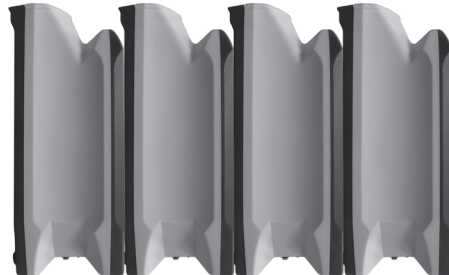

LOPRO AIR MOVER

- 900 CFM
- SINGLE SPEED
- STACKABLE X 8
- DAISY CHAIN w/GFCI
- BOOKSHELF STACKABLE
- LOW AMP DRAW – 2.2 AMPS