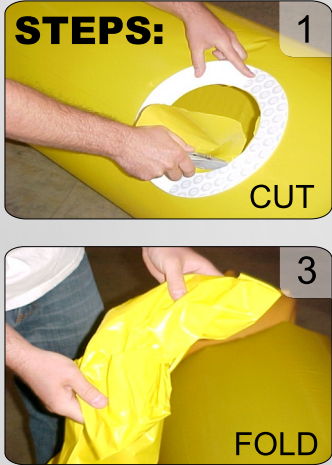

LAYFLAT DUCT CONNECTORS

Better Connections, Better Airflow!

Now Available in individual sizes

(Sizes reflect inflated layflat material)

18 INCH

Handles 18"-24" Layflat

12 INCH

Handles 12"-17" Layflat

8 INCH

Handles 8"-11" Layflat

6 INCH

Handles 5"-7" Layflat

No hassles • No staples • No messy tape • No more leaking seals from hog rings

THE POSSIBILITIES ARE ENDLESS

MAXIMIZE YOUR EQUIPMENT, MAXIMIZE YOUR AIRFLOW