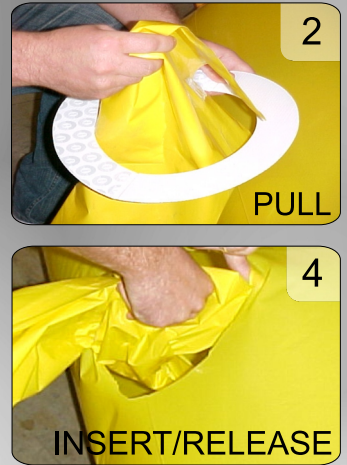

LAYFLAT DUCT CONNECTORS

Better Connections, Better Airflow!

Now Available in individual sizes

(Sizes reflect inflated layflat material)

18 INCH

Handles 18"-24" Layflat

12 INCH

Handles 12"-17" Layflat

8 INCH

Handles 8"-11" Layflat

6 INCH

Handles 5"-7" Layflat

No hassles • No staples • No messy tape • No more leaking seals from hog rings

THE POSSIBILITIES ARE ENDLESS

MAXIMIZE YOUR EQUIPMENT, MAXIMIZE YOUR AIRFLOW